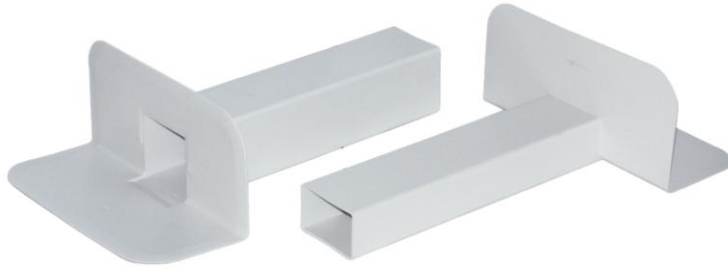

HOLROYD AND JONES LTD

Roofing & Building Products

PAVING AND ROOFING ACCESSORIES

RAINWATER OUTLETS

For use with Bituminous Membranes

Horizontal:

030-330-345-010 Mignon Outlet in TPE with square shank L345 mm

030-360-500-110 Speier Outlet in TPE with round shank L500 x D110 mm

Vertical – For use with Irish Local Govt Pipes

095-050-250-110 Slang Outlet in EPDM shank size 250mm x 110mm

095-050-250-160 Slang Outlet in EPDM shank size 250mm x 160mm

Vertical – For use with British Standard Pipes

On Application

For use with PVC

Horizontal:

120-300-065-100 PVC Outlet with rectangular shank L425 mm

Vertical:

On Application

We also stock a range of leaf and gravel guards.

240-325-300-095 Jack Support 95-130mm

240-325-300-125 Jack Support 125-160mm

240-500-700-002 Slope Regulator CP-02 2% Correction
240-500-700-003 Slope Regulator CP-03 3% Correction

ROOF VENTS

Designed for the safe extraction of water vapour from below waterproofing membranes, these are available in single-wall and double wall options for use with insulated roofs.